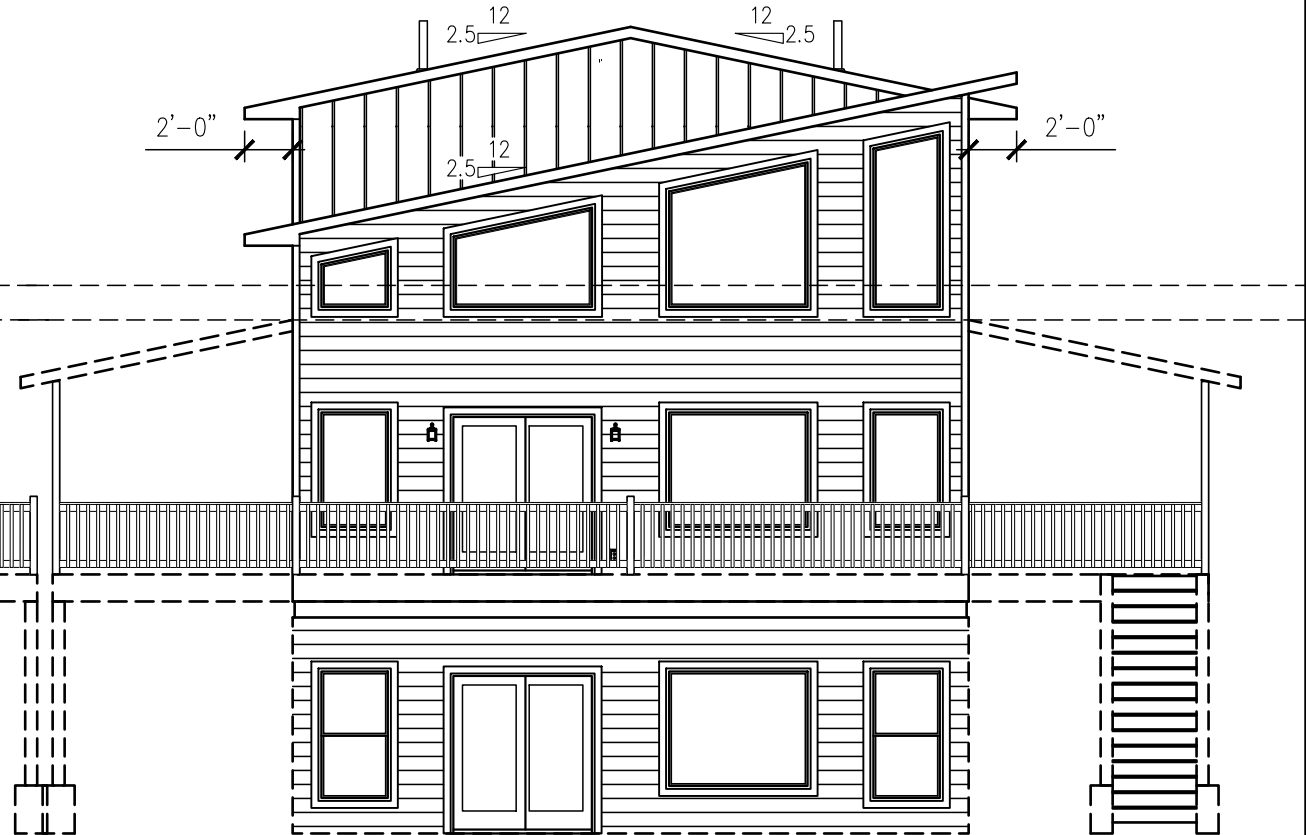

RIGHT

203 Industrial Drive
Redwood Falls, MN
Ph: (507) 644-6600
Fx: (507) 644-6601

ELEVATIONS

Tyler Kersenbrock
5/15/23

NS4737	DEALER: INTELBUILD SOLUTIONS		
DRAWN BY: MW	CUSTOMER: EAGLE NEST		
DATE: 3/3/23	REV: B	BY: MW	DATE: 4/4/23
			SCALE: 1/8"=1'-0"

PAGE:
A3.1