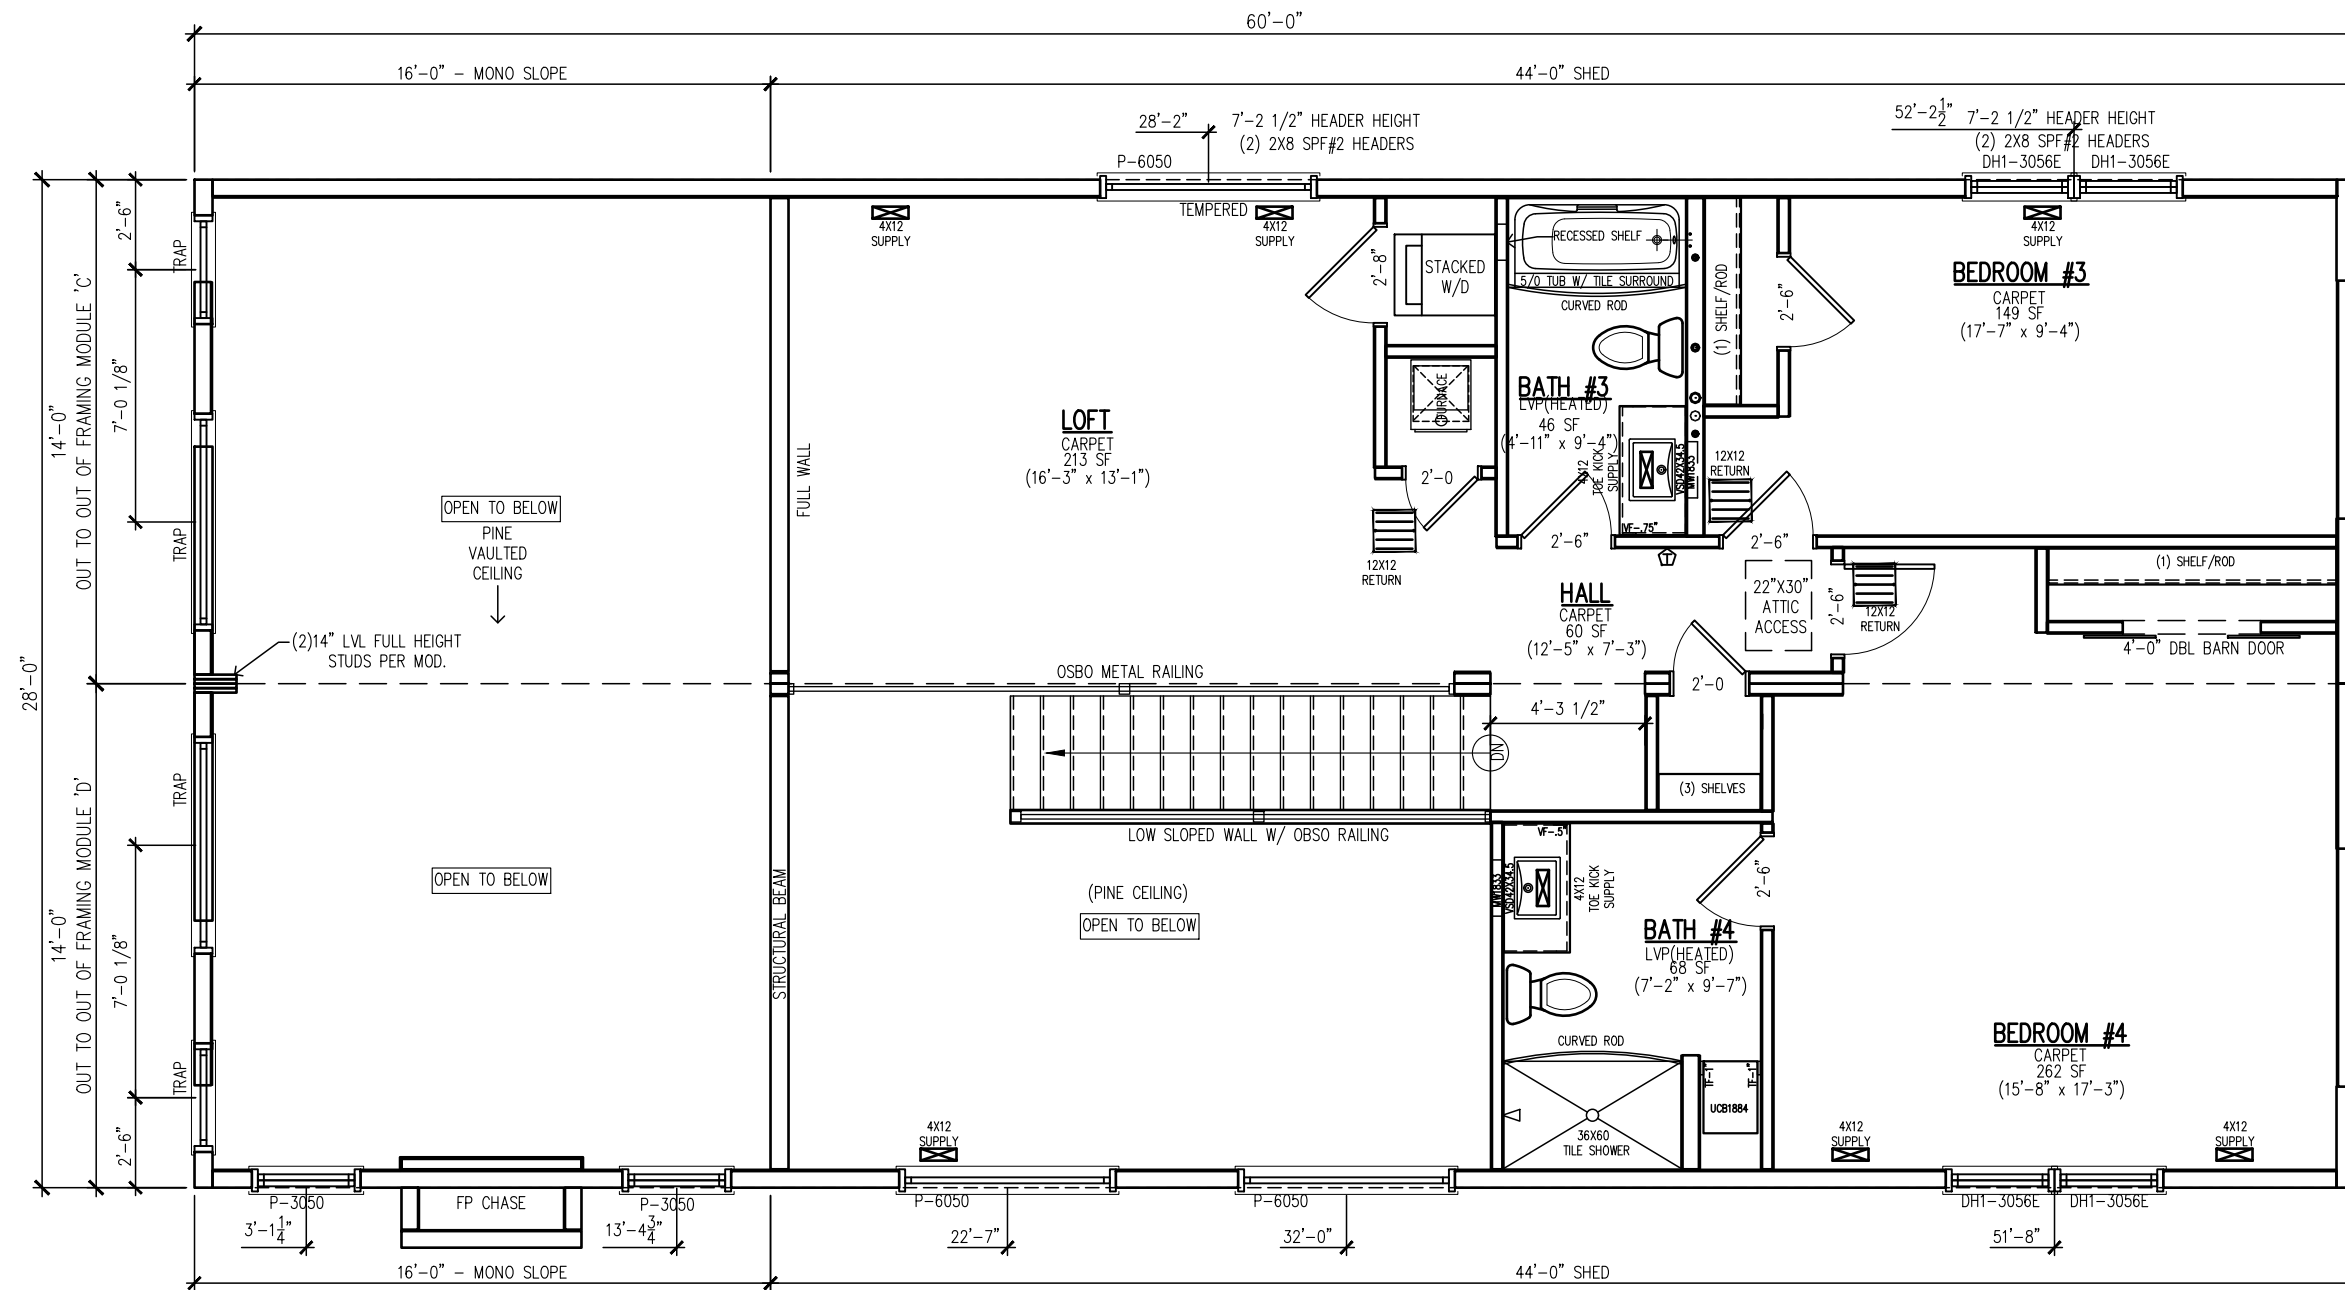

Tyler Kersenbrock

5/15/23

GENERAL NOTES:  
SEE SHEET A2.1

203 Industrial Drive  
Redwood Falls, MN  
Ph: (507) 644-6600  
Fx: (507) 644-6601

MAIN LEVEL FLOOR PLAN

NS4737	DEALER: INTELBUILD SOLUTIONS
DRAWN BY: MW	CUSTOMER: EAGLE NEST
DATE: 3/3/23	REV: B BY: MW DATE: 4/4/23
	SCALE: 1/8" = 1'-0"

PAGE:  
A1.1

Tyler Kersenbrock

5/15/23

203 Industrial Drive  
Redwood Falls, MN  
Ph: (507) 644-6600  
Fx: (507) 644-6601

UPPER LEVEL FLOOR PLAN

NS4737	DEALER: INTELBUILD SOLUTIONS	
DRAWN BY: MW	CUSTOMER: EAGLE NEST	
DATE: 3/3/23	REV: B BY: MW	DATE: 4/4/23
		SCALE: 3/16"=1'-0"