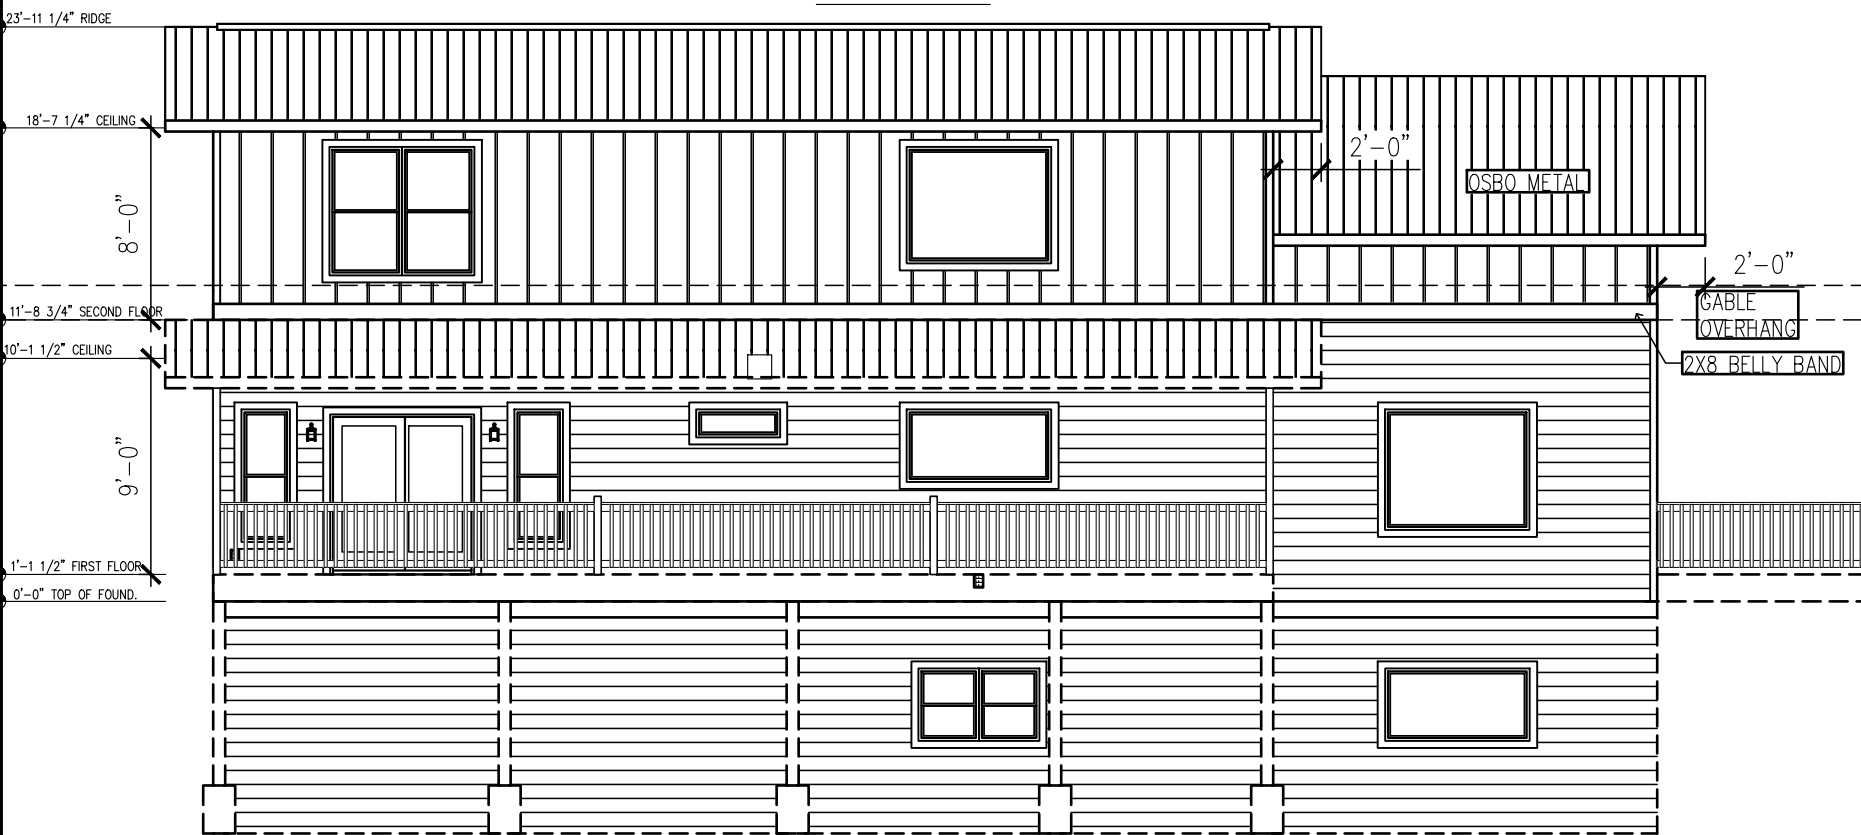

REAR

GENERAL NOTES:
SEE SHEET A1.1