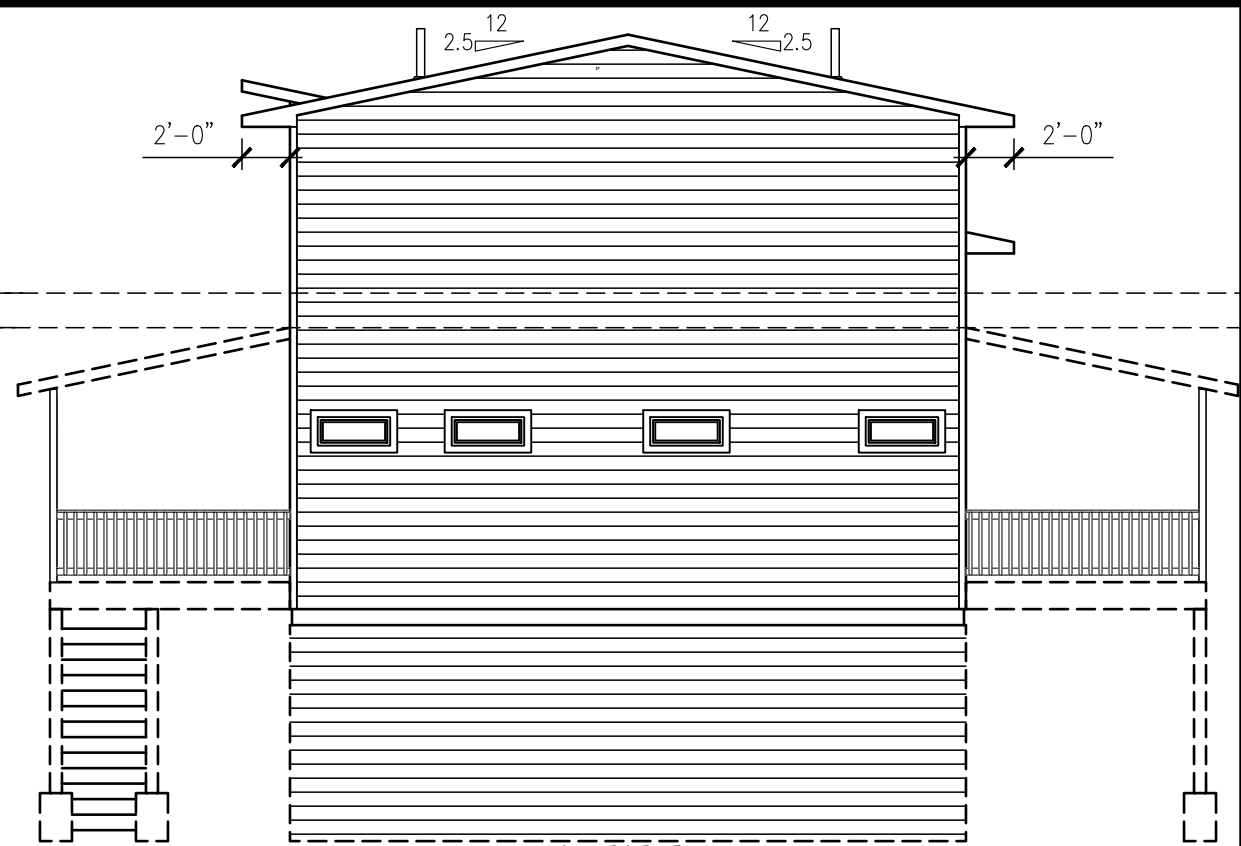

LEFT

GENERAL NOTES:
SEE SHEET A1.1

203 Industrial Drive
Redwood Falls, MN
Ph: (507) 644-6600
Fx: (507) 644-6601

ELEVATIONS

Tyler Kersenbrock
5/15/23

NS4737	DEALER: INTELBUILD SOLUTIONS		
DRAWN BY: MW	CUSTOMER: EAGLE NEST		
DATE: 3/3/23	REV: B	BY: MW	DATE: 4/4/23
			SCALE: 1/8"=1'-0"

PAGE:
A3.1